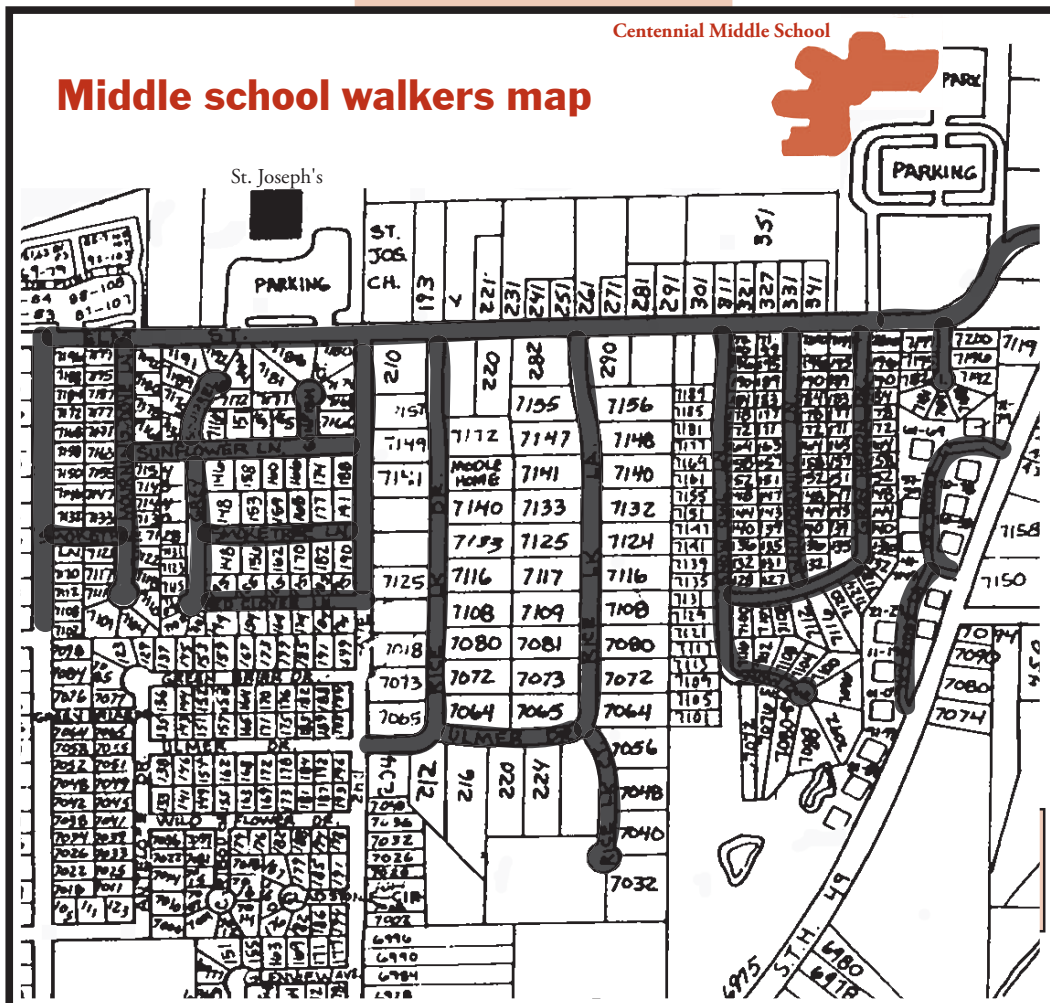

Bus 102
7:00 3354 92ND LN NE
7:01 NAPLES ST NE @ 92ND AVE NE
7:01 NAPLES ST NE @ 91ST LN NE
7:02 RESTWOOD @ NAPLES ST NE
7:04 89TH AVE NE @ LEYTE ST NE
7:07 8970 ARONA AV
7:08 RESTWOOD @ RENDOVA ST NE
7:10 RESTWOOD @ TIPPECANOE

Bus 103
6:54 7374 LAKE DR
6:55 7374 LAKE DR
6:56 705 TOWN CENTER PKWY
7:00 LAKE DR @ OAK LN
7:01 LAKE DR NE @ LOIS LN
7:01 LAKE DR NE @ 79TH ST W
7:10 MAIN ST @ ELBE ST NE
7:14 MAIN ST @ WOODDUCK TRL
7:17 7865 4TH AVE
7:17 4TH AVE @ CARL ST
7:18 4TH AVE @ THOMAS ST
7:22 7431 LAKE DR

Bus 108
7:06 1 WEST RD
7:07 43 WEST RD
7:09 WEST RD AND WEST RD B
7:11 FRAIZER ST NE @ ERSKIN
7:12 101ST LN NE @ TWILITE TER
7:14 TWILITE TER @ GALAXY DR
7:14 GALAXY DR @ STARDUST
7:15 STARDUST BLVD @ AURORA
7:16 AURORA LN @ NORTH STAR
7:18 37 CENTER RD
7:20 24 EAST RD

Bus 109
6:47 1760 MOLITOR DR
6:47 CENTERVILLE RD @ HOLLY DR
6:53 6381 20TH AVE S
6:55 20TH AVE S @ CEDAR ST W
6:57 CENTER ST @ IVY CT
6:59 DUPRE RD @ MALLARD WAY
7:00 DUPRE RD @ CENTERVILLE RD
7:00 DUPRE RD @ HUNTERS
RIDGE LN
7:01 BEAVER POND WAY @ WIDGEON
7:02 BEAVER POND WAY @
HUNTERS TRL
7:04 CENTER ST @ TOURVILLE CIR
7:04 CENTER ST @ PHEASANT LN

Bus 456
6:54 6251 CENTERVILLE RD
7:03 SHERMAN LAKE RD @
STONEYBROOK DR
7:03 STONEYBROOK DR @
PHEASANT HILLS DR
7:06 1577 STONEYBROOK DR
7:07 PHEASANT HILLS DR @
OKVIEW CT
7:09 TALLE LN @ KARTH RD
7:12 WHITE OAK RD @ CHOKE-
CHERRY RD
7:13 CHOKECHERRY RD @
WHITETAIL TRL
7:13 WHITETAIL TRL @ BUCKTHORN
7:14 WHITETAIL TRL @ WHITE
OAK RD

Centennial Middle School

Middle school walkers map

PLEASE NOTE

Times, stops and bus numbers are tentative and subject to change throughout the year.
Questions? Call Centennial Schools at 612-789-5143 or Rehbein Transit at 651-484-1852 or 651-484-1809