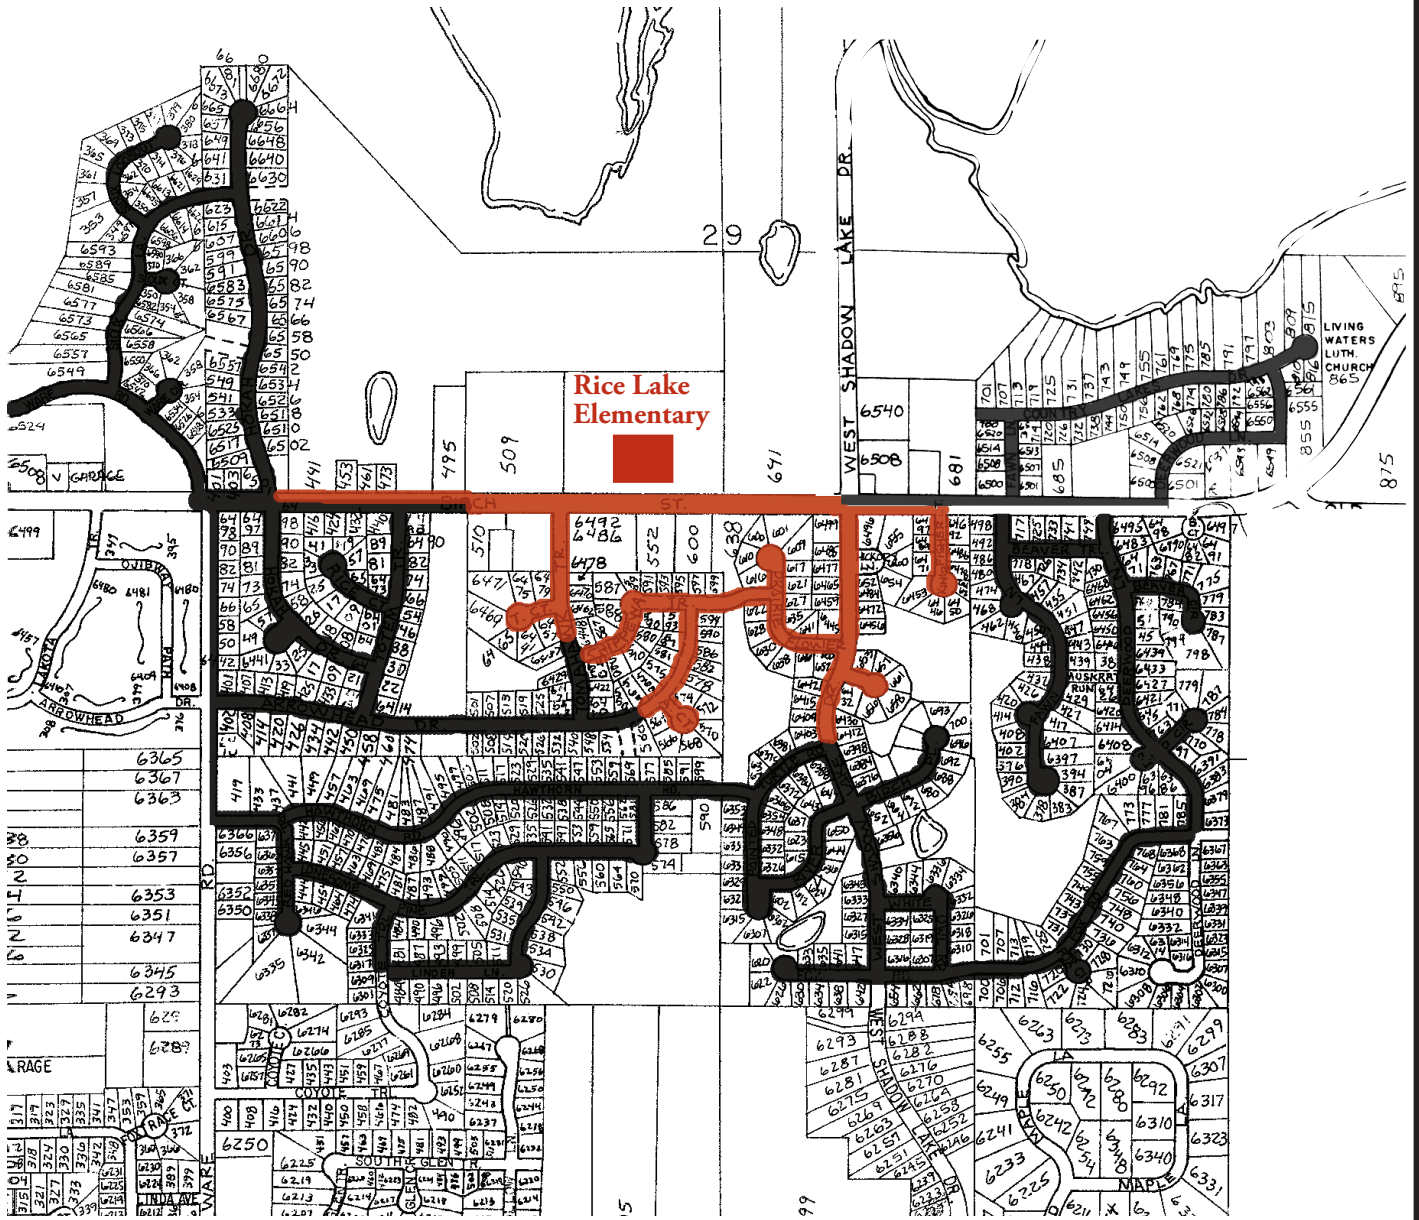

Rice Lake Elementary walkers map

Red filled-in streets =
kindergarten walkers

Black and red filled-in streets =
grades 1-5 walkers

Rice Lake Elementary 2011–12 bus schedule

Turtle bus

8:36 9100 HIGHWAY DR N
CREATIVE KIDS DAY CARE
8:44 6169 Hodgson Rd
8:45 241 WOODRIDGE LN
8:46 WOODRIDGE LN @
WOODRIDGE CT
8:47 165 WOODRIDGE LN
8:48 131 WOODRIDGE LN
8:49 01 WOODRIDGE LN
8:50 92 WHITE PINE RD
8:51 WHITE PINE RD @
OAKWOOD LN
8:55 LAURENE AVE @
WHITE PINE RD
8:56 LAUREN AVE @
SCHLAVIN CT
8:57 6176 HODGSON RD
8:58 6192 HODGSON RD
8:59 303 CHERRY LN
8:59 6372 HODGSON RD
9:00 LAKOTA TR @ ARROWHEAD
9:03 559 ARROWHEAD DR

Duck bus

8:47 BLACK DUCK DR@BLACK
DUCK CT
8:48 6642 BLACK DUCK DR
8:48 BLACK DUCK DR @
CAPTAINS PL
8:49 LANTERN LN @ LANTERN CIR
8:49 LANTERN LN @ SHADOW
LAKE DR E
8:50 6692 SHADOW LAKE DR E
8:50 6734 SHADOW LK DR E
8:51 6782 SHADOW LAKE DR E
8:51 6809 SHADOW LK DR E
8:52 BLACK DUCK DR @
MALLARD LN
8:53 BLACK DUCK DR @
CRYSTAL CT
8:53 6932 BLACK DUCK DR
8:54 6977 BLACK DUCK DR
8:56 BLACK DUCK DR @ BLACK
DUCK CIR
8:57 6766 BLACK DUCK DR
8:57 BLACKDUCK Dr @ PARTRIDGE
8:58 6721 PARTRIDGE PL
8:59 BLACK DUCK DR @
PARTRIDGE PL
9:00 BLACK DUCK DR @
BLACK DUCK CT
9:00 BIRCH ST @ RED BIRCH CT
9:01 BIRCH ST @ WHITE BIRCH CT
9:02 BIRCH ST @ SHADOW
LAKE CT E

Monkey bus

8:47 948 BIRCH ST
8:48 6586 BLACK DUCK DR S
8:48 BLACK DUCK DR S @
TARACK LN
8:49 KILLDEER DR @ KILLDEER CT
8:49 KILLDEER DR @ ASPEN LN
8:50 6575/6574 PHEASANT RUN S
8:51 BIRCH ST @ PHEASANT RUN
8:53 WHITETAIL TRL @
CHOCKECHERRY RD
8:54 WHITE OAK RD @
VELVETLEAF LN
8:54 6514 WHITE OAK RD
8:56 WHITE OAK RD @ 12TH AVE
8:58 WILD TURKEY TRL @
RUFFED GROUSE RD
8:58 RUFFED GROUSE RD @
RUFFED GROUSE CT
9:01 6514 DEERWOOD LN
9:03 726 COUNTRY LAKES DR
9:03 6520 FAWN LN